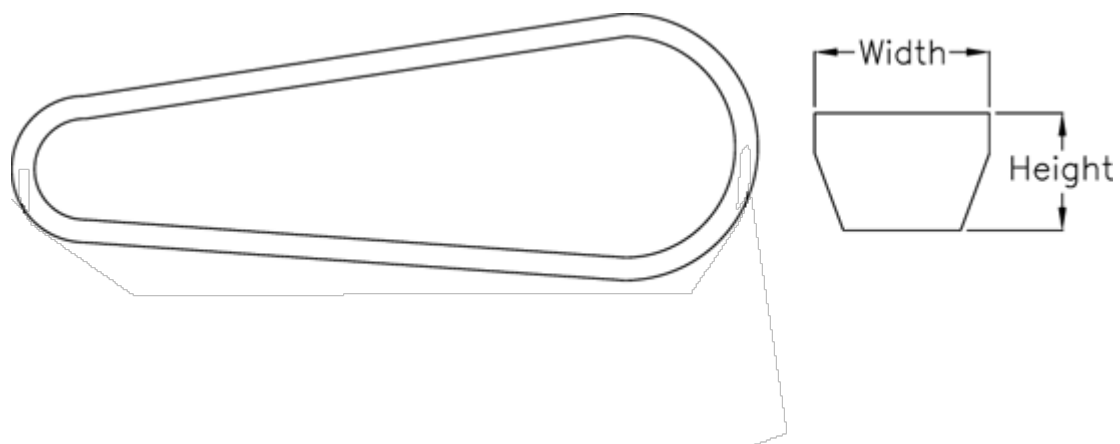

Data Sheet

Article number: 601962562360

Description: Gates V-belt SPA 2360 Ld 2360
DELTA NARROW

Measures

Datum length	= 2360
Height	= 10
Width	= 13